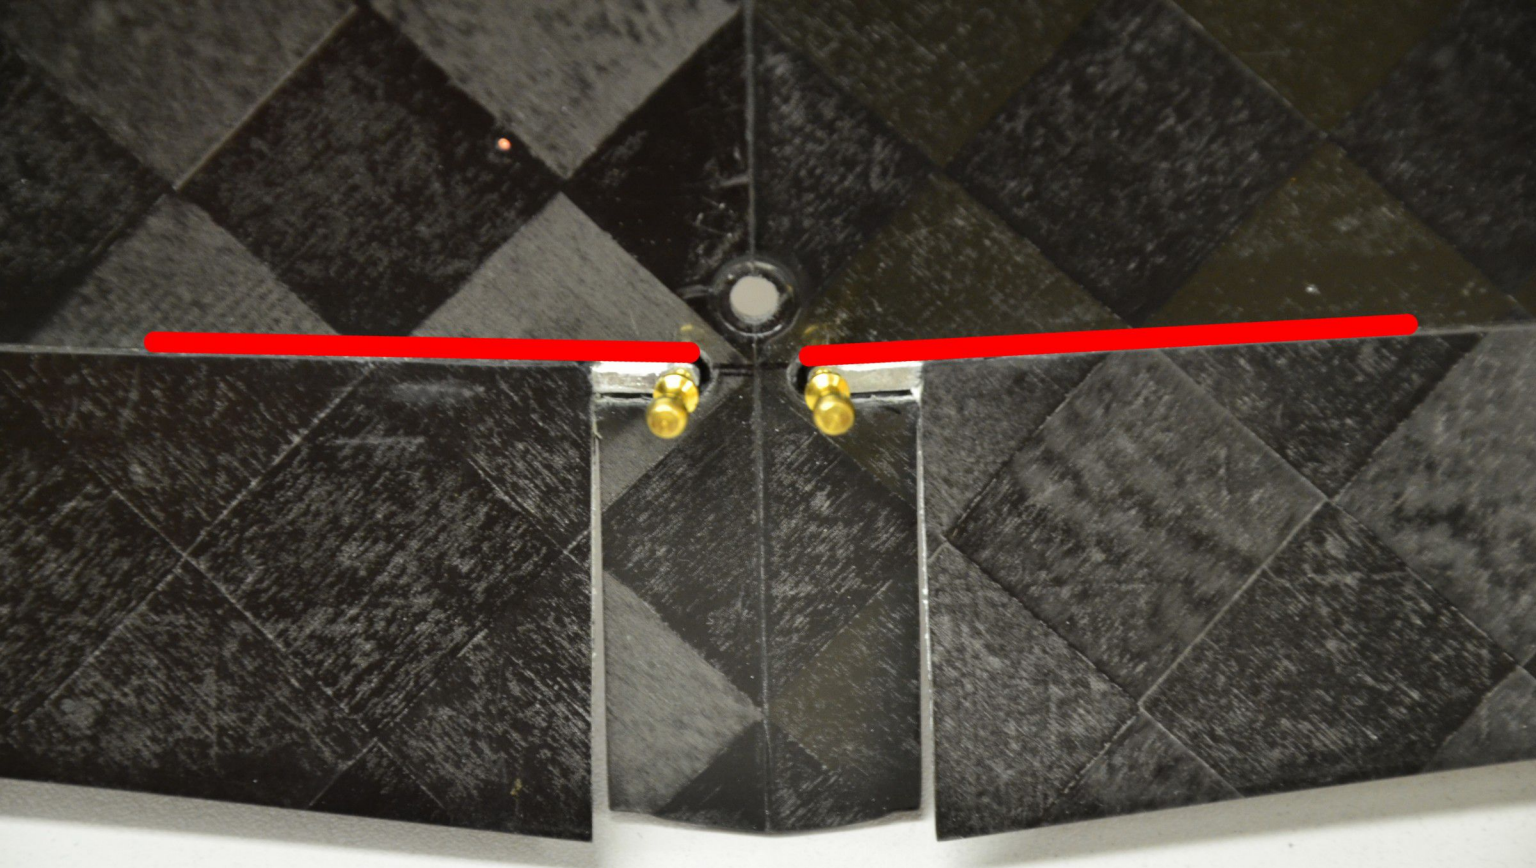

KRALOVENSKÝ
COMPOSITES

KRAL

KRALOUENS
COMPL

↓ CG 60mm

95mm

35mm

↓ CG ⊕ 68mm

30°

80mm

↑ Neutral Point