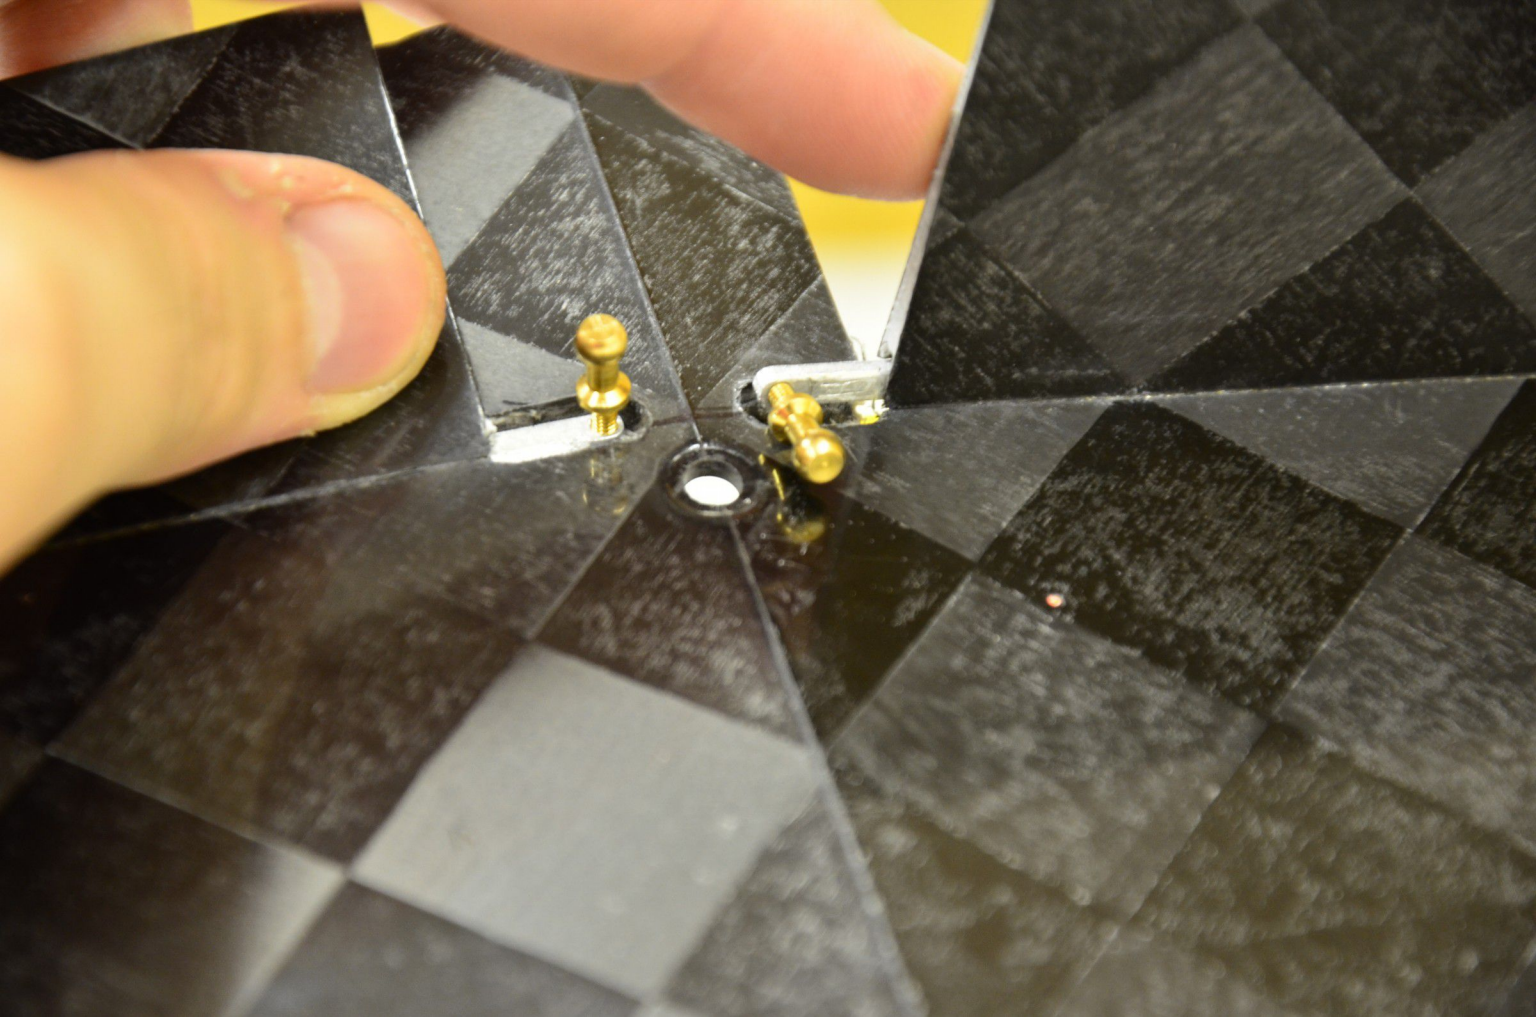

KRALOVENSKÝ
COMPOSITES

KRAL

KRALOUENS
COMPL

↓ CG 60mm

95mm

35mm

↓ CG ⊕ 68mm

30°

80mm

↑ Neutral Point