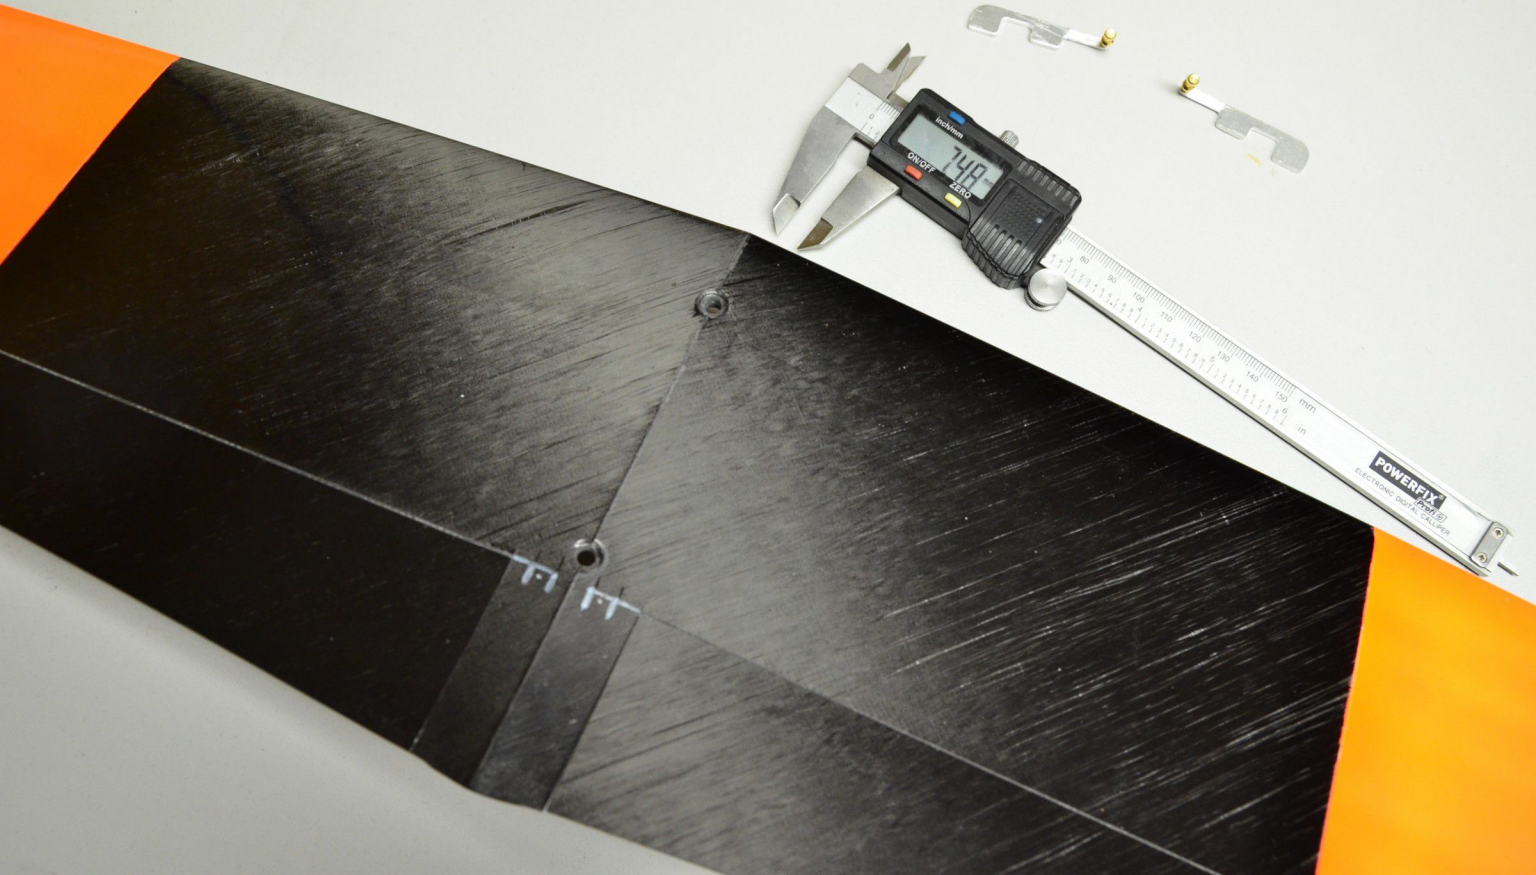

KRALOVENSKÝ
COMPOSITES

KRAL

KRALOUENS
COMPL

↓ CG 60mm

95mm

35mm

↓ CG ⊕ 68mm

30°

80mm

↑ Neutral Point