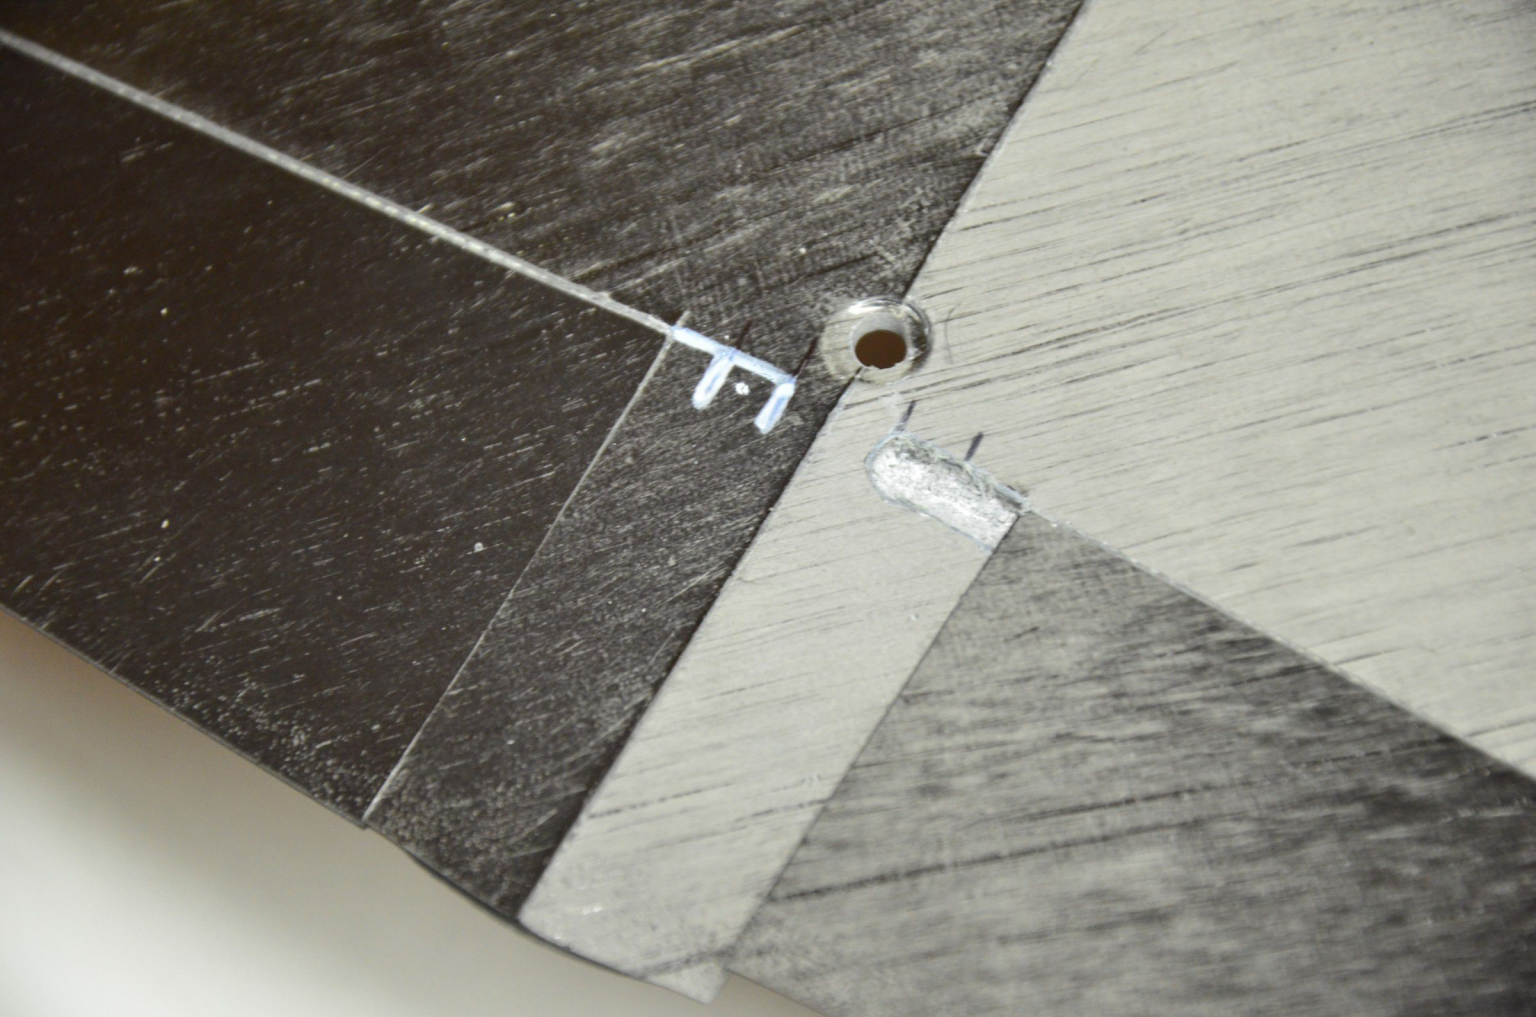

KRALOVENSKÝ
COMPOSITES

KRAL

KRALOUENS
COMPL

↓ CG 60mm

95mm

35mm

↓ CG ⊕ 68mm

30°

80mm

↑ Neutral Point