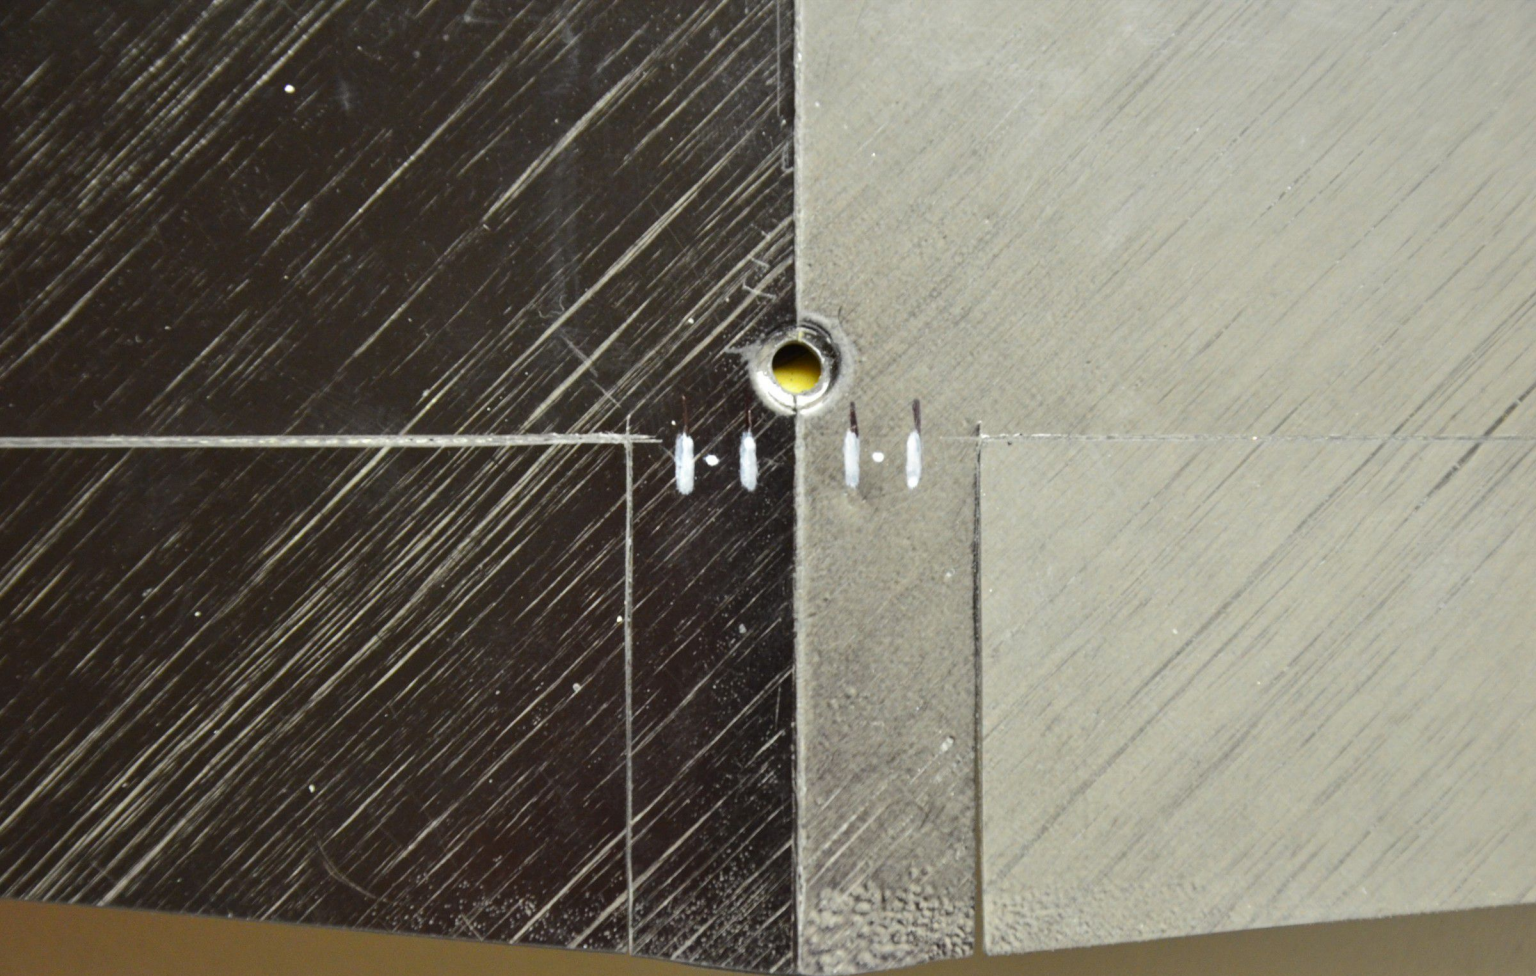

KRALOVENSKÝ
COMPOSITES

KRAL

KRALOUENS
COMPL

↓ CG 60mm

95mm

35mm

↓ CG ⊕ 68mm

30°

80mm

↑ Neutral Point