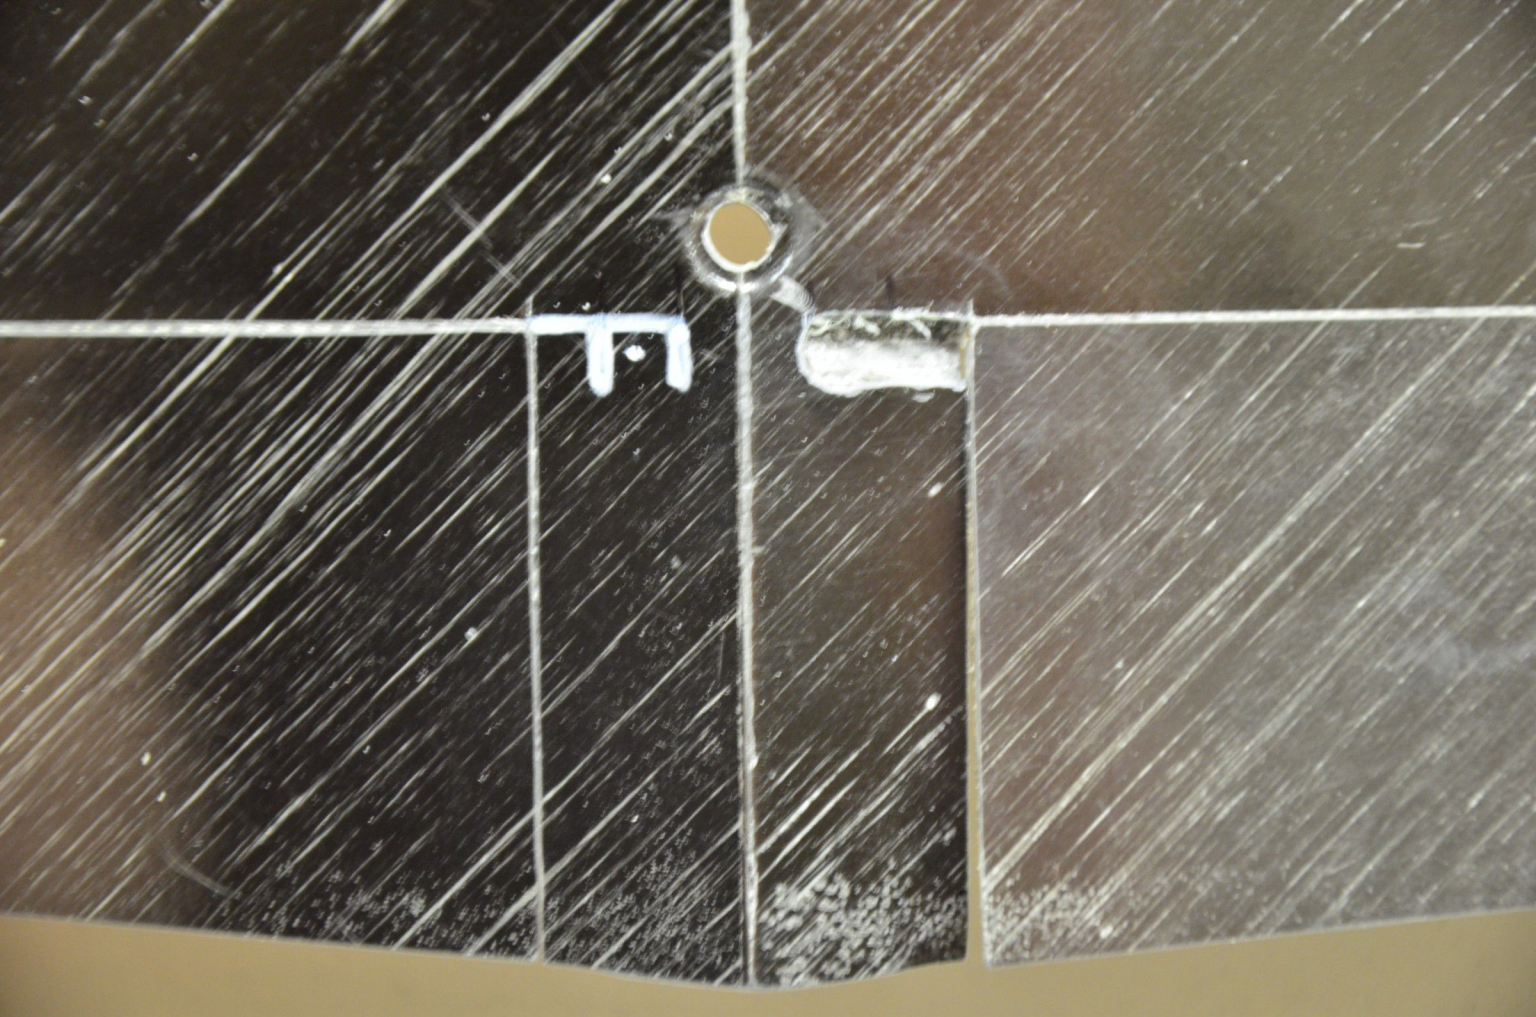

KRALOVENSKÝ
COMPOSITES

KRAL

KRALOUENS
COMPL

↓ CG 60mm

95mm

35mm

↓ CG ⊕ 68mm

30°

80mm

↑ Neutral Point