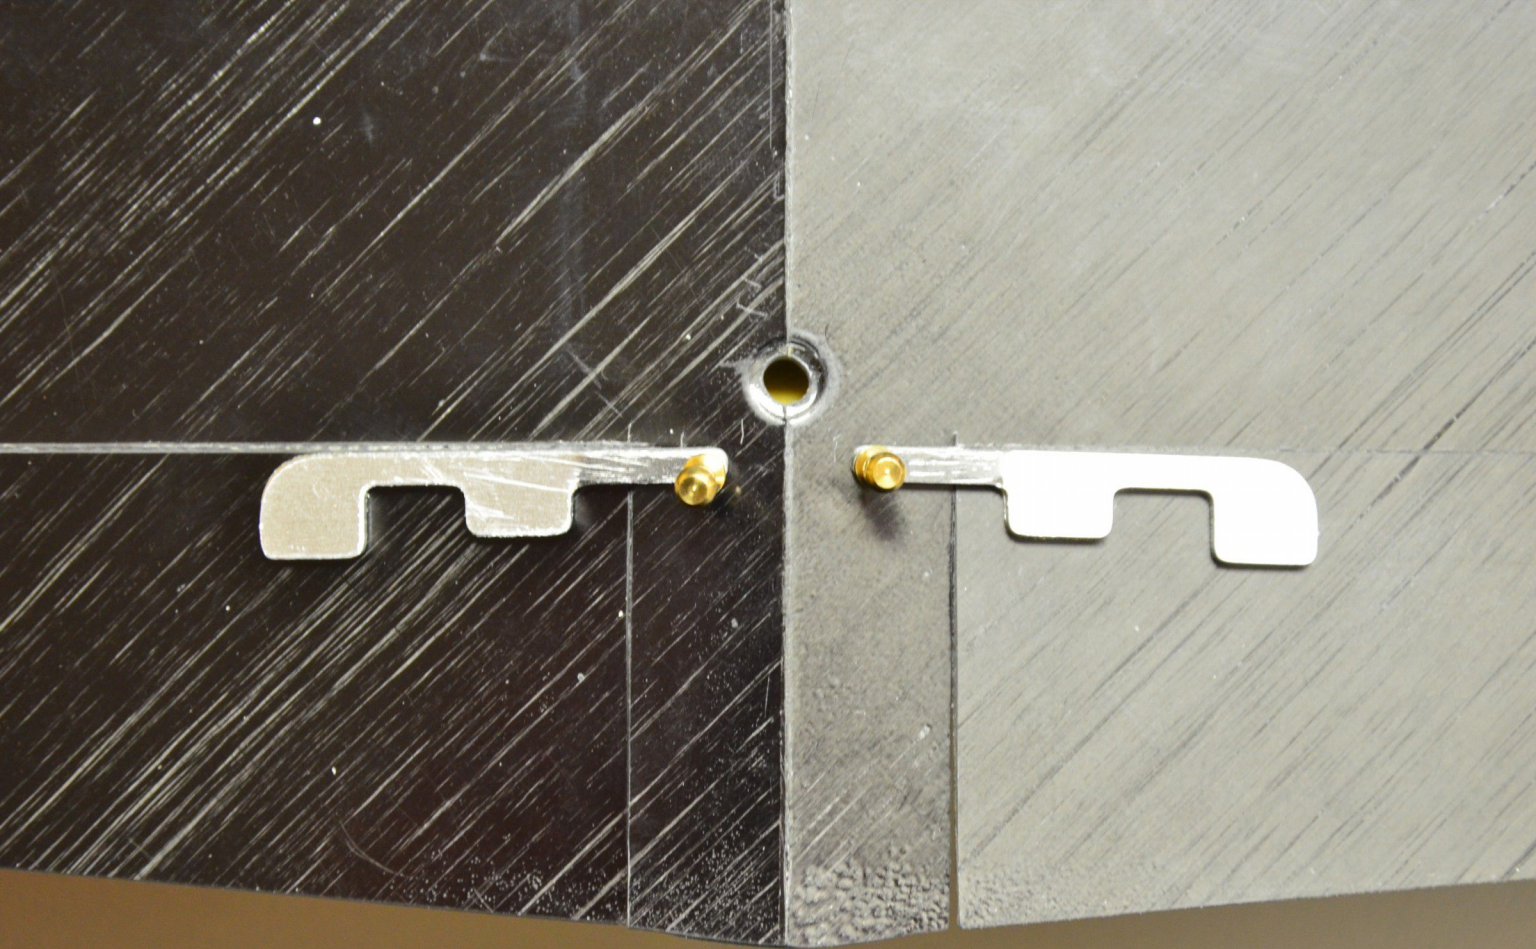

KRALOVENSKÝ
COMPOSITES

KRAL

KRALOUENS
COMPL

↓ CG 60mm

95mm

35mm

↓ CG ⊕ 68mm

30°

80mm

↑ Neutral Point