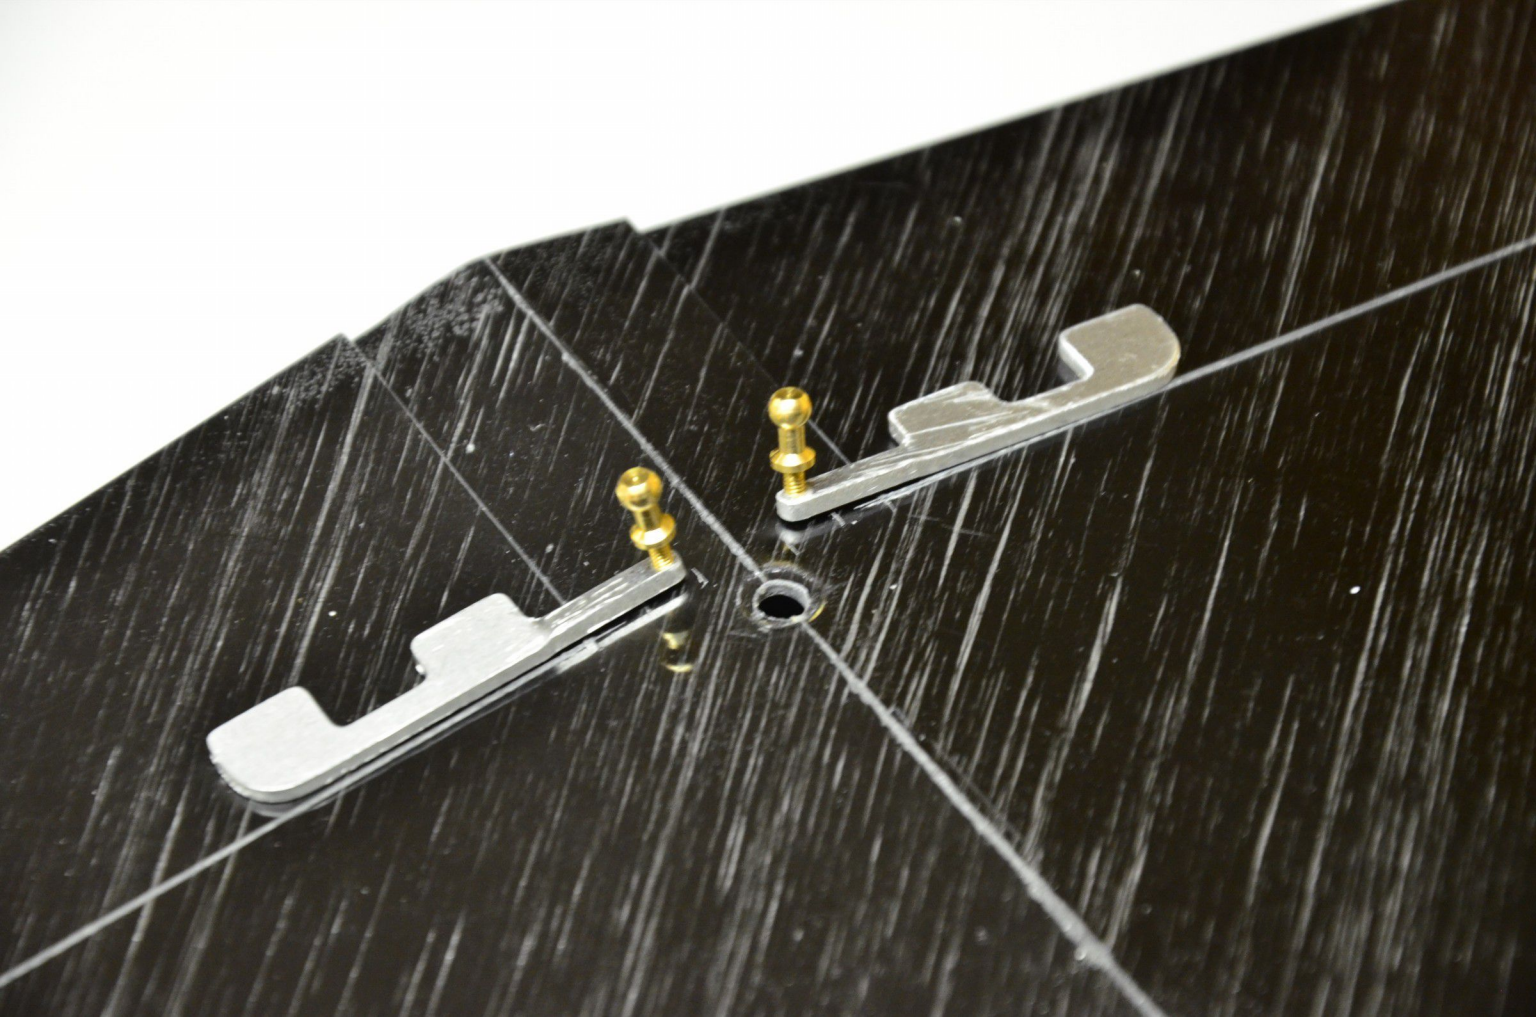

KRALOVENSKÝ
COMPOSITES

KRAL

KRALOUENS
COMPL

↓ CG 60mm

95mm

35mm

↓ CG ⊕ 68mm

30°

80mm

↑ Neutral Point