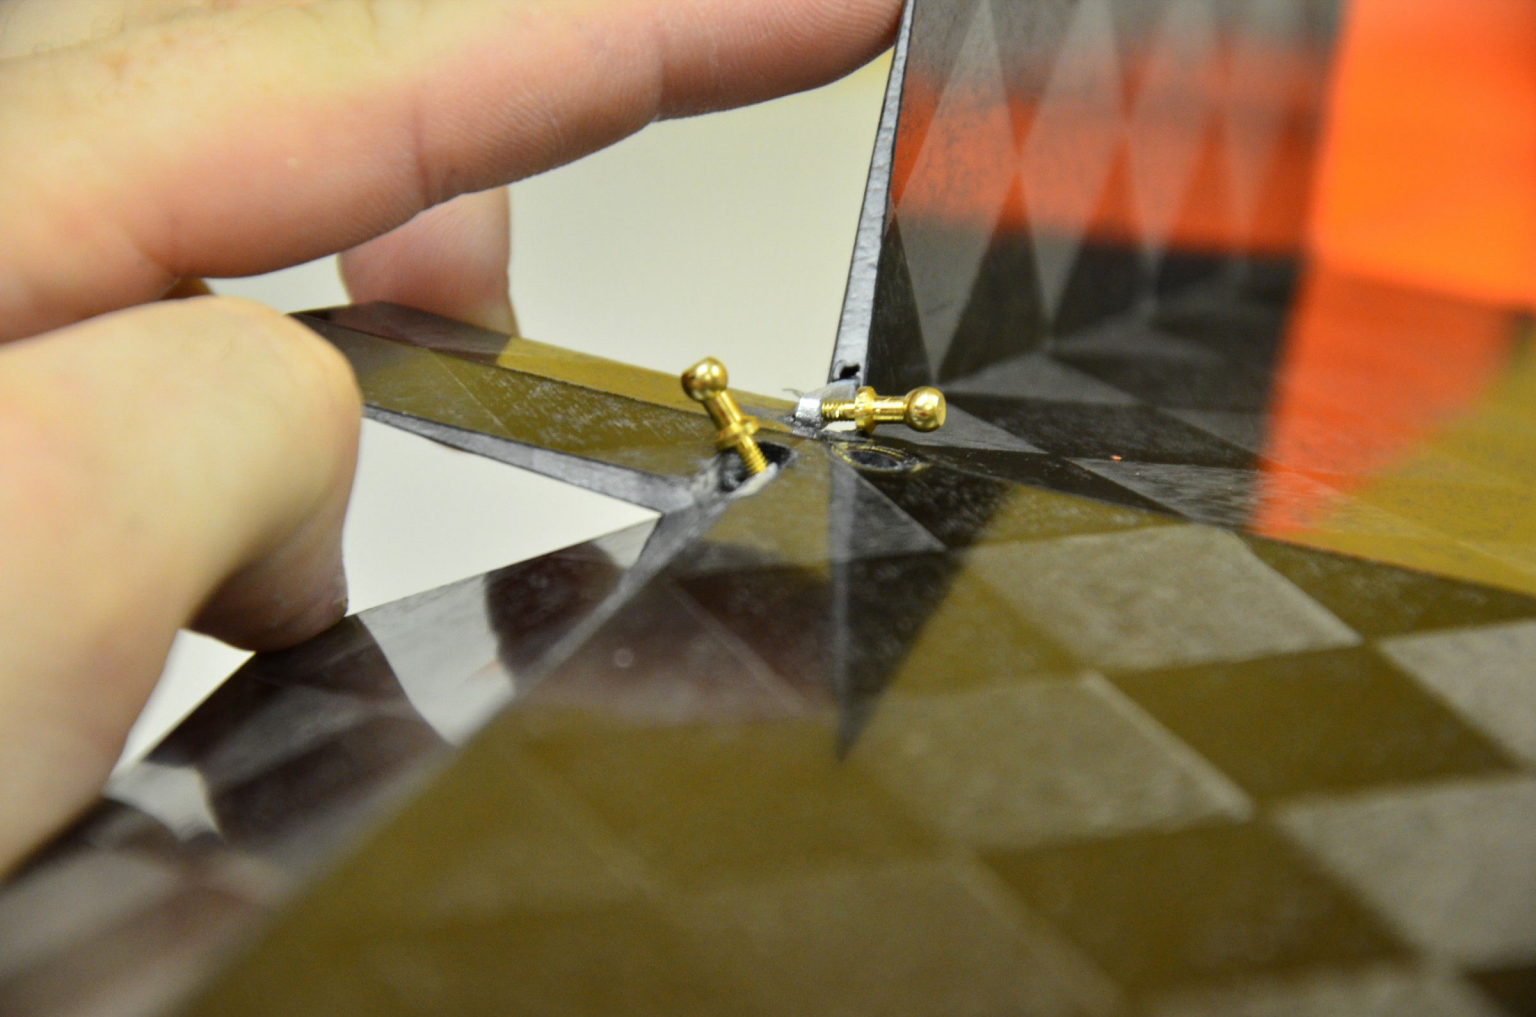

KRALOVENSKÝ
COMPOSITES

KRAL

KRALOUENS
COMPL

↓ CG 60mm

95mm

35mm

↓ CG ⊕ 68mm

30°

80mm

↑ Neutral Point