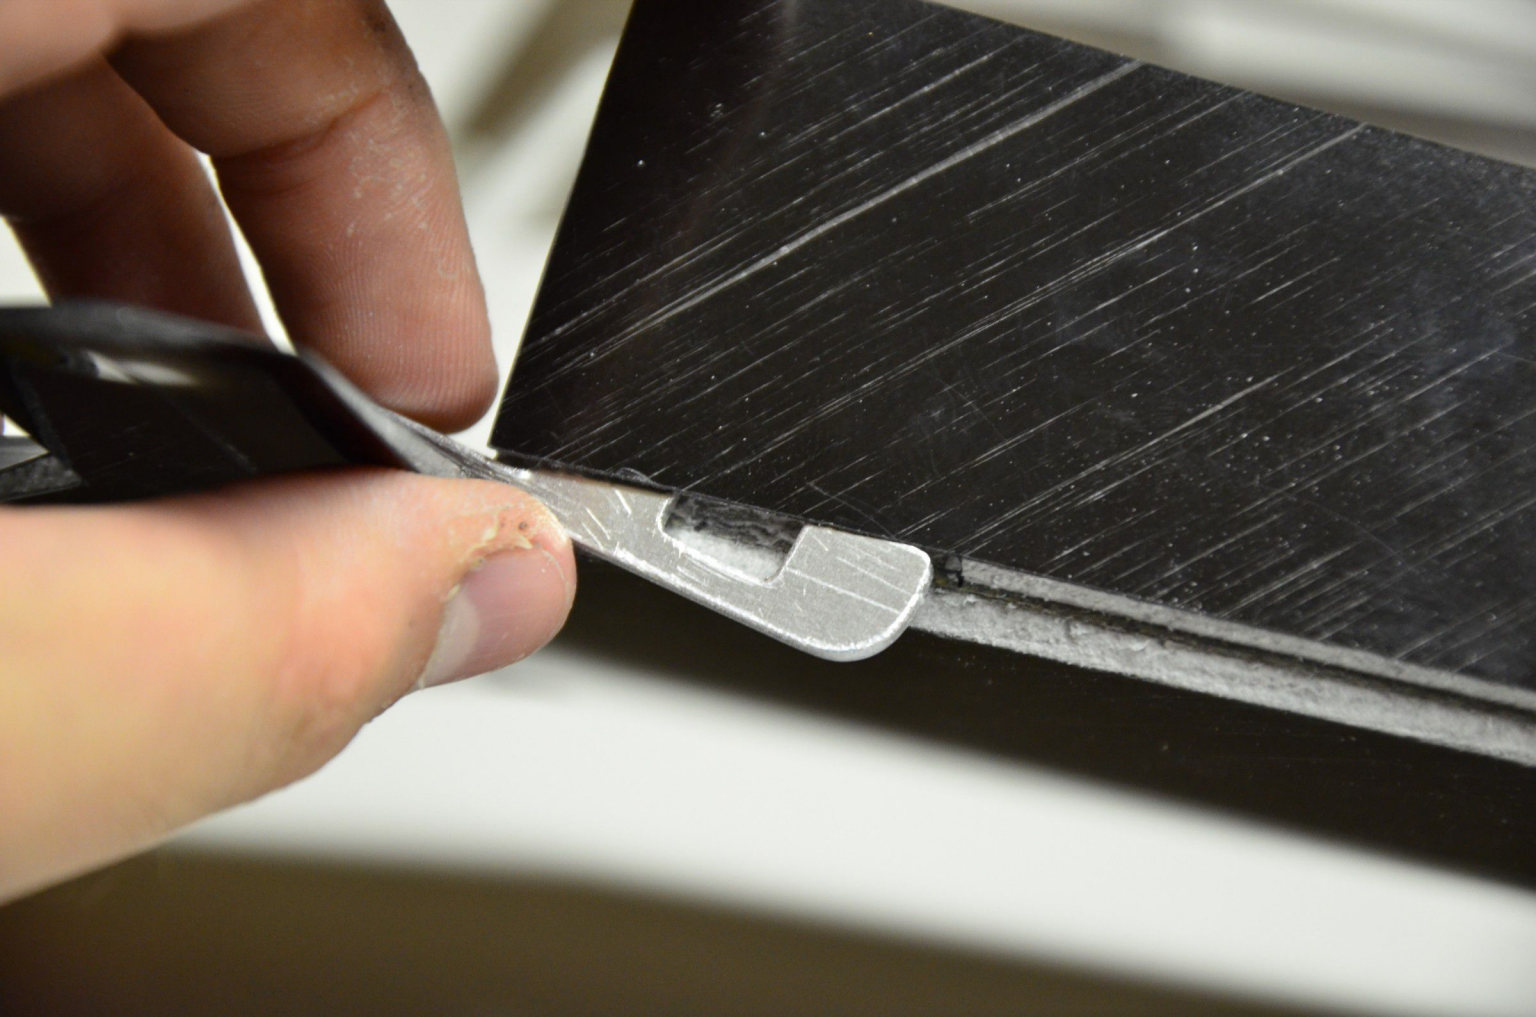

KRALOVENSKÝ
COMPOSITES

KRAL

KRALOUENS
COMPL

↓ CG 60mm

95mm

35mm

↓ CG ⊕ 68mm

30°

80mm

↑ Neutral Point