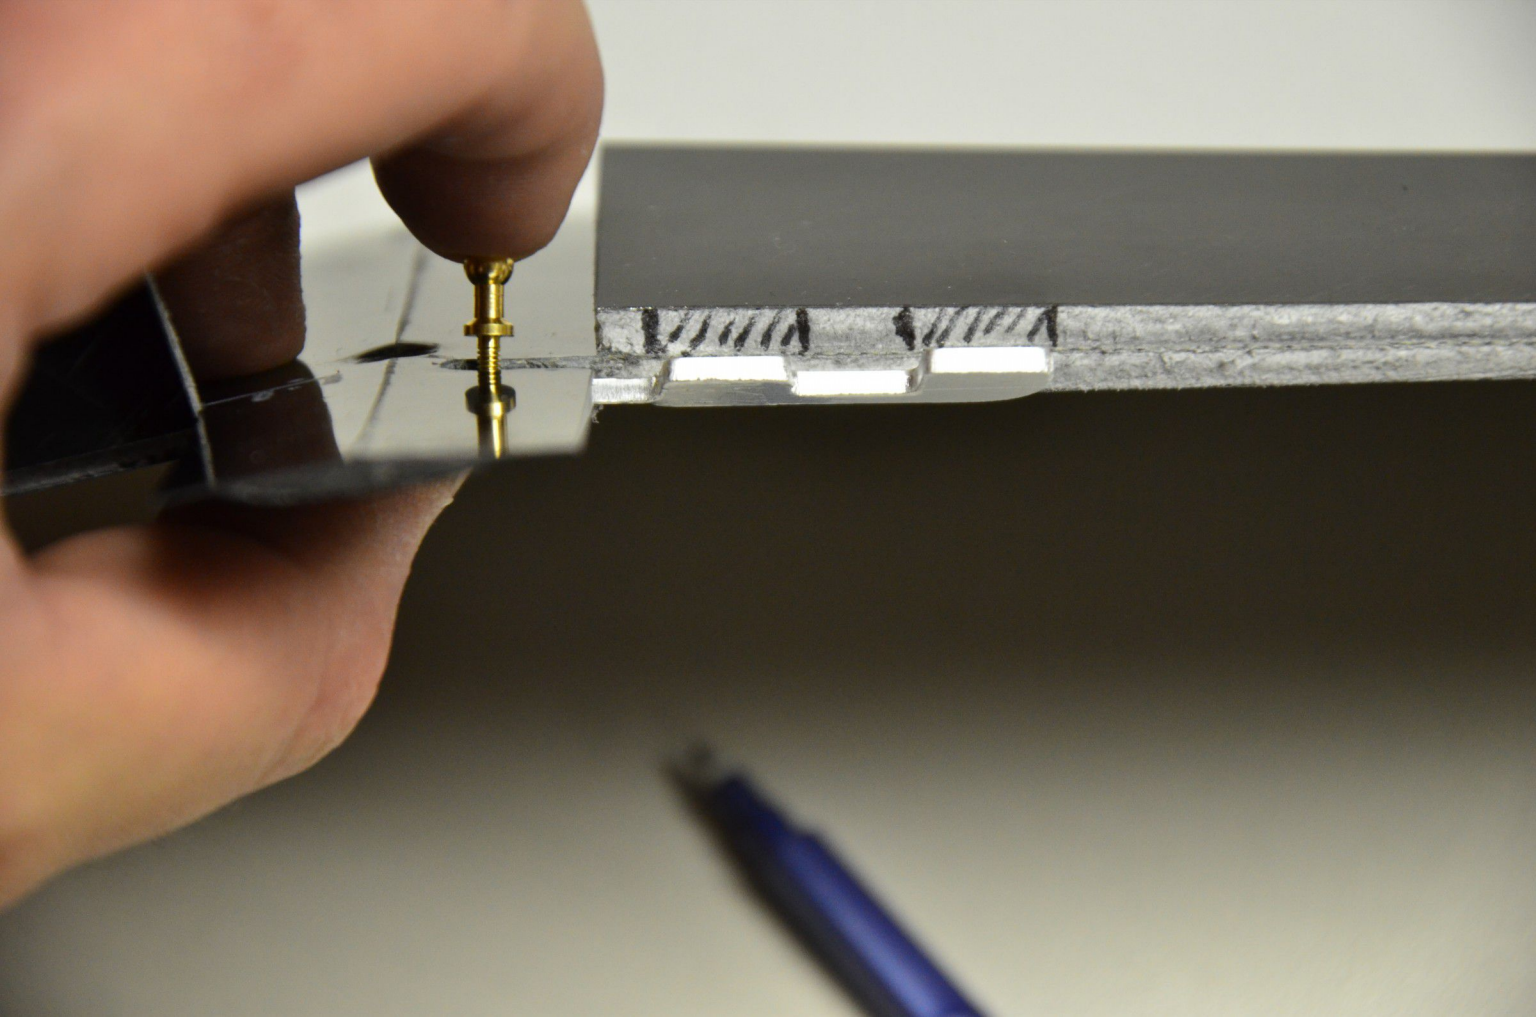

KRALOVENSKÝ
COMPOSITES

KRAL

KRALOUENS
COMPL

↓ CG 60mm

95mm

35mm

↓ CG ⊕ 68mm

30°

80mm

↑ Neutral Point