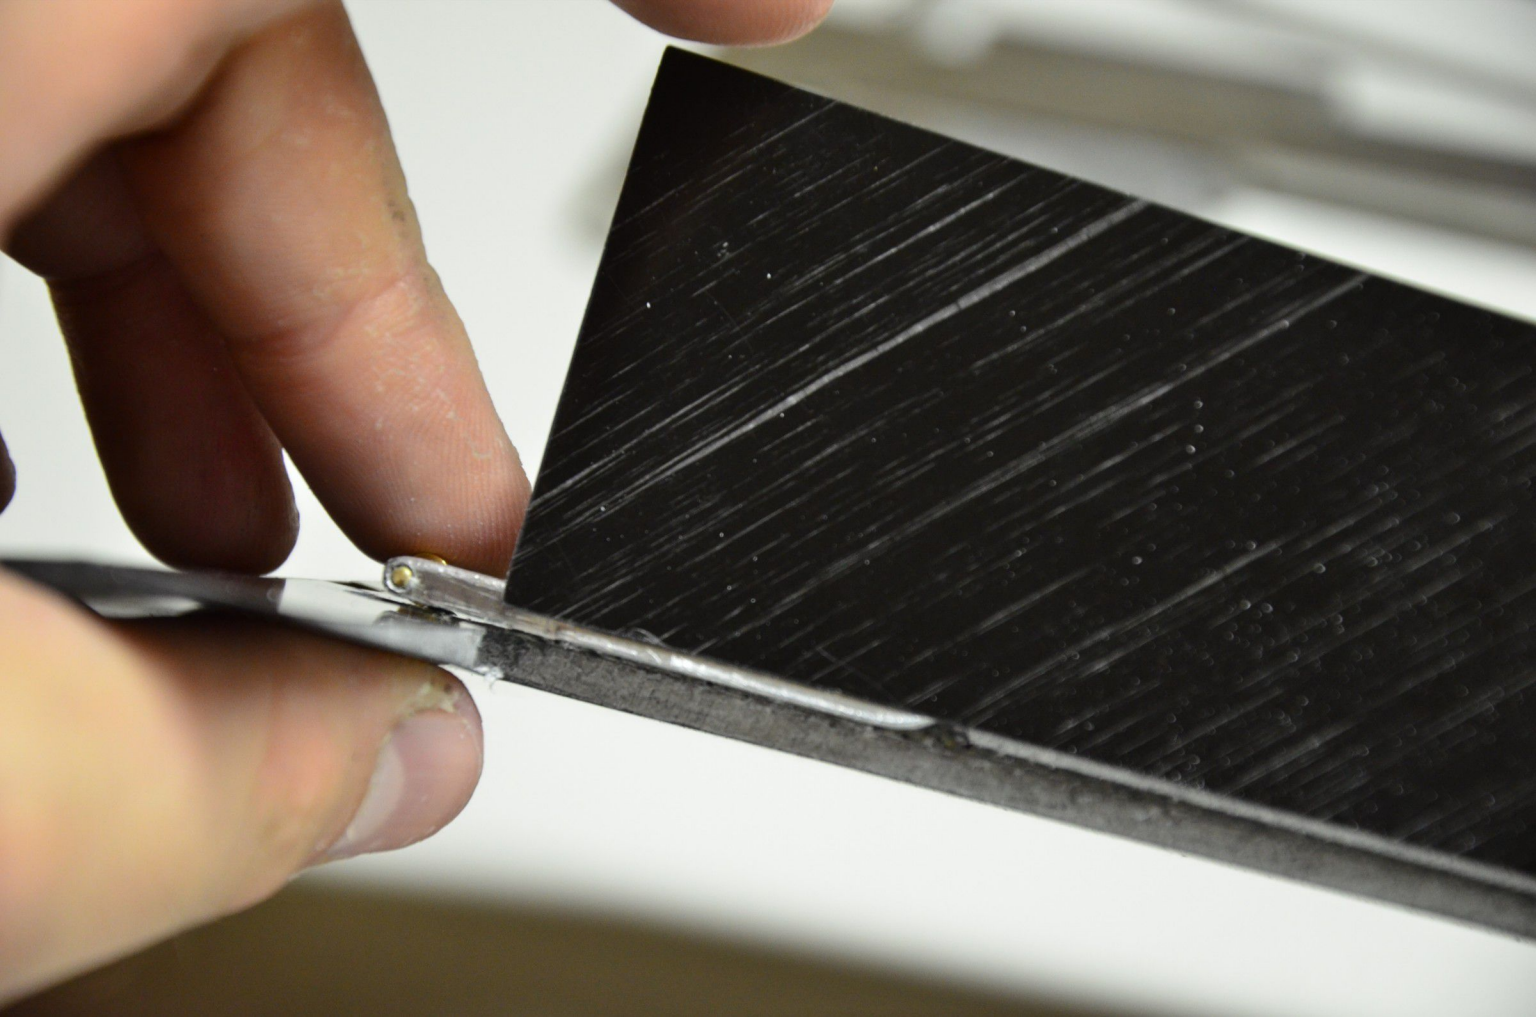

KRALOVENSKÝ
COMPOSITES

KRAL

KRALOUENS
COMPL

↓ CG 60mm

95mm

35mm

↓ CG ⊕ 68mm

30°

80mm

↑ Neutral Point