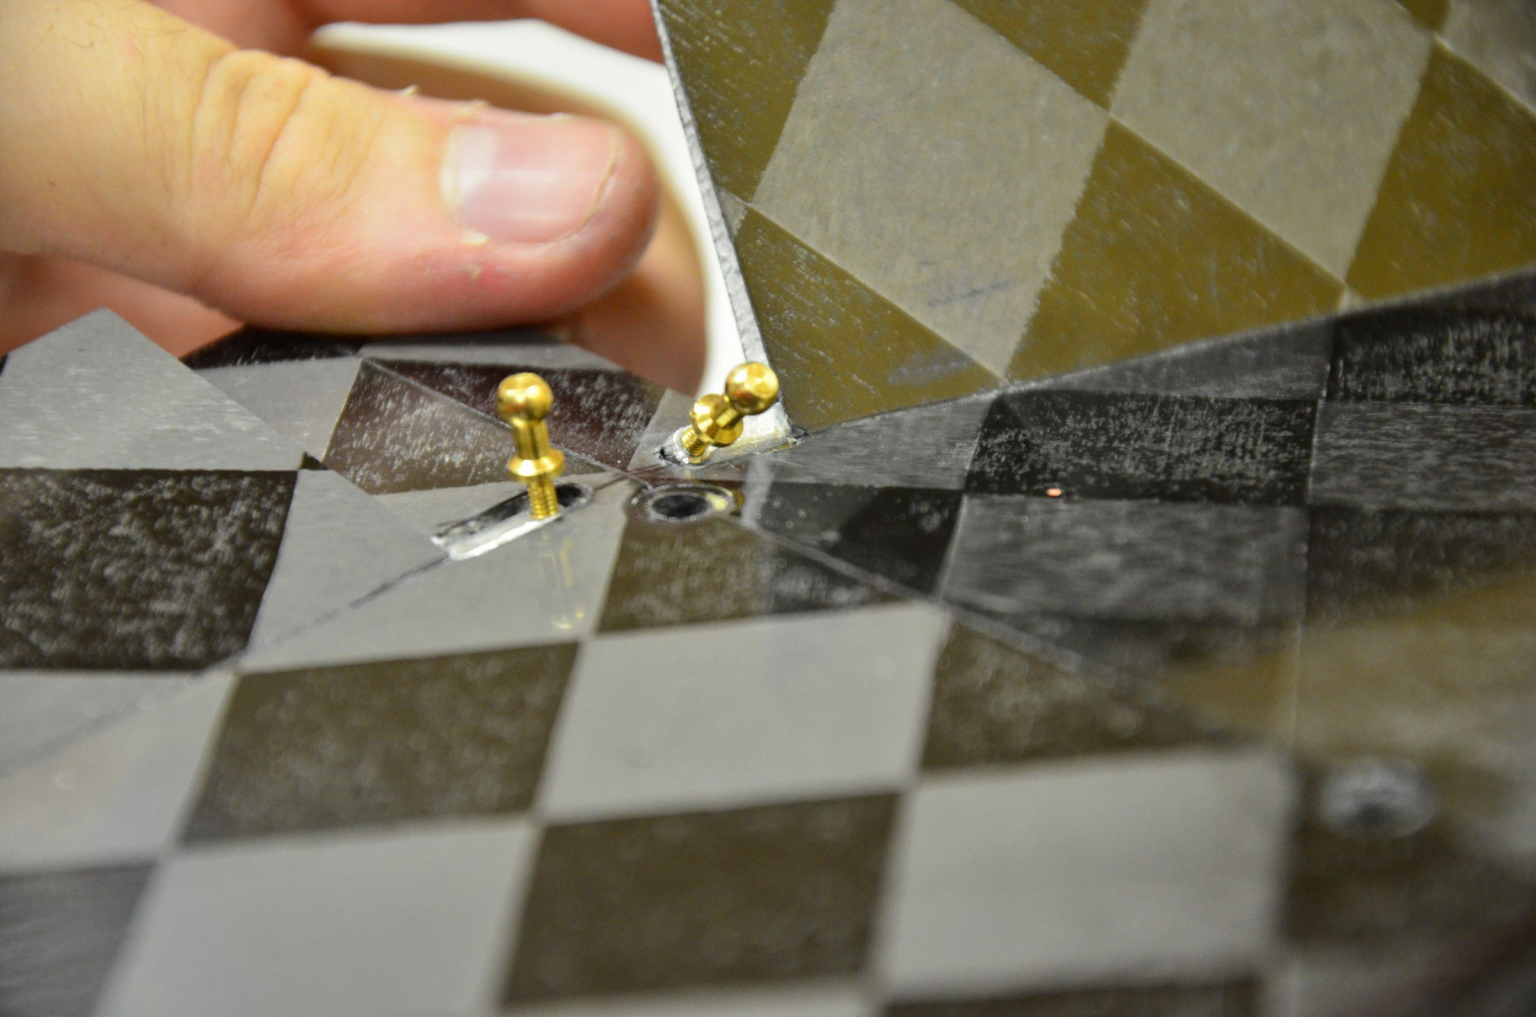

KRALOVENSKÝ
COMPOSITES

KRAL

KRALOUENS
COMPL

↓ CG 60mm

95mm

35mm

↓ CG ⊕ 68mm

30°

80mm

↑ Neutral Point