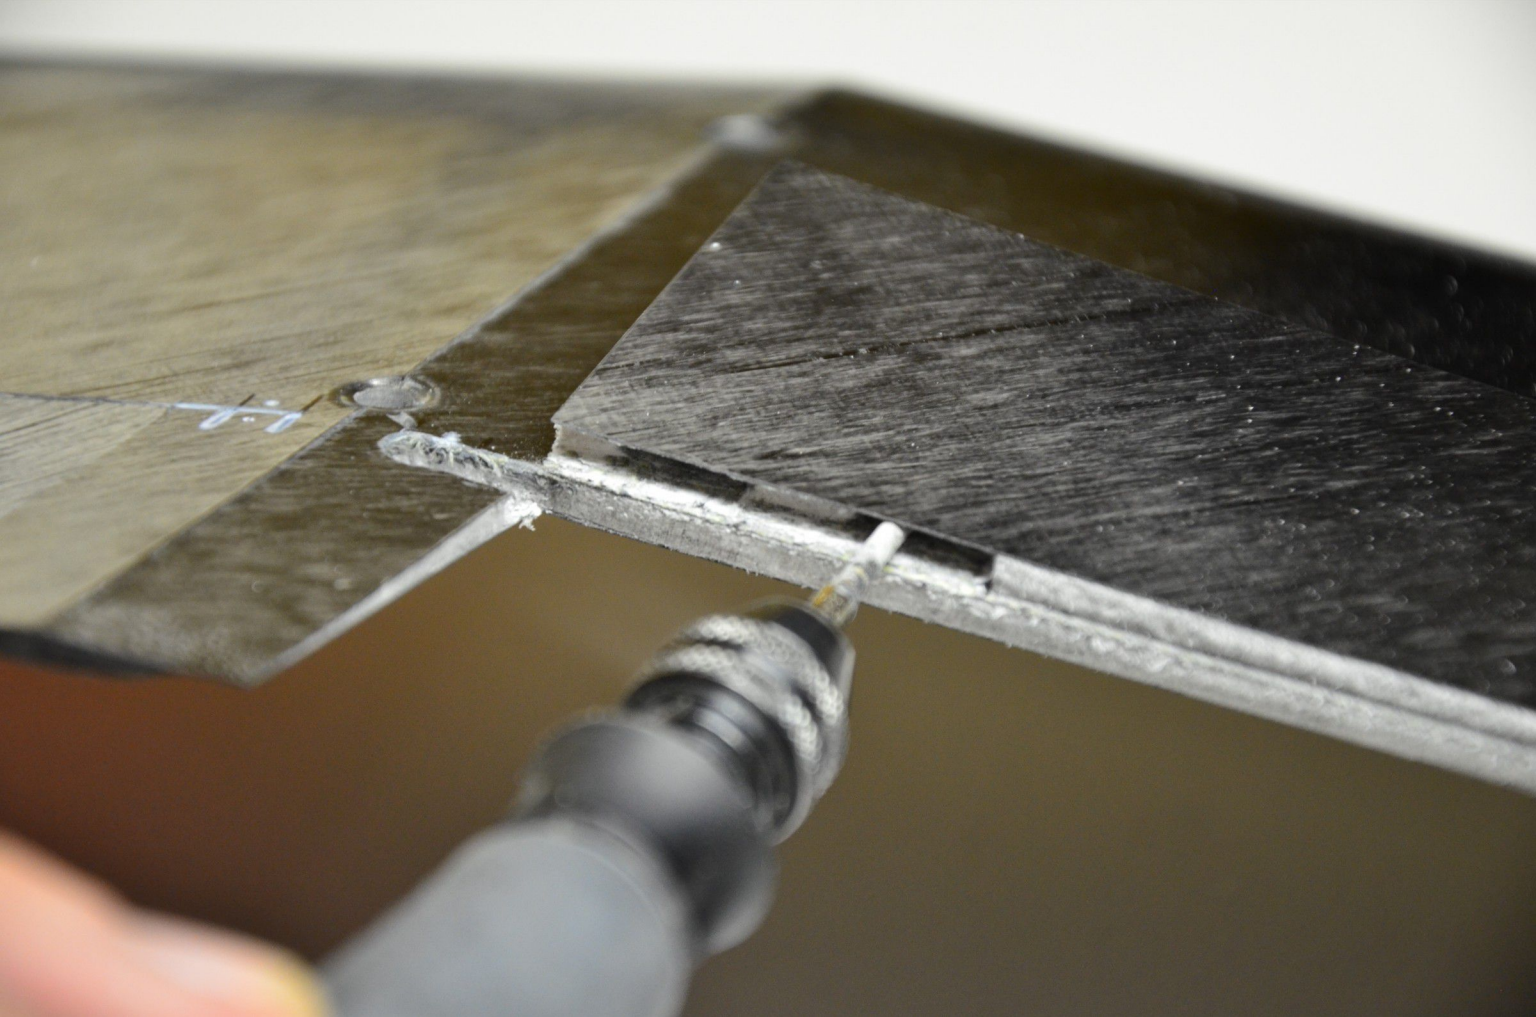

KRALOVENSKÝ
COMPOSITES

KRAL

KRALOUENS
COMPL

↓ CG 60mm

95mm

35mm

↓ CG ⊕ 68mm

30°

80mm

↑ Neutral Point